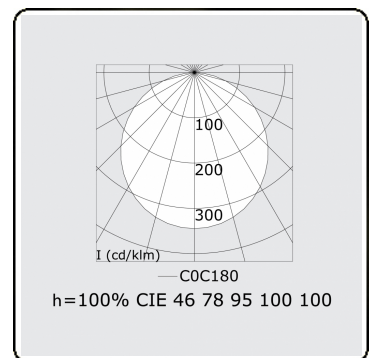

Photometric details

UGR	>19
CIE Fluxcode	46 78 95 100 100

Dimensions

A	621 mm
---	--------

Remarks

Recessed luminaire (with trim) - Direct - satin - MO - ANO

ENERGY

Verrijgbaar op aanvraag.