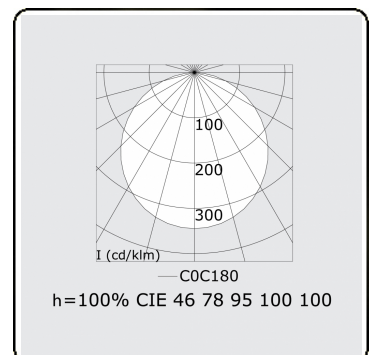

Electric details

Protection class	I
Supply	230V
Control gear box	Current driver 1-10V

Lamp details

Lamptype	LED 3000K
Wattage	67W
Luminaire power	67W
Luminaire luminous flux	7620
Number	1
Lifetime LED module	L80/B10 = 50000h
Color tolerance	MacAdam 3
CRI	>80

Photometric details

UGR	>19
CIE Fluxcode	46 78 95 100 100

Dimensions

A	910 mm
---	--------

Remarks

Recessed luminaire (with trim) - Direct - satin - MO - ANO

ENERGY

Verrijgbaar op aanvraag.