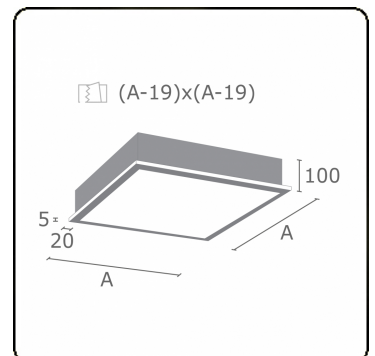

Photometric details

UGR	>19
CIE Fluxcode	46 78 95 100 100

Dimensions

A	910 mm
---	--------

Remarks

Recessed luminaire (with trim) - Direct - satin - MO - ANO

ENERGY

Verrijgbaar op aanvraag.