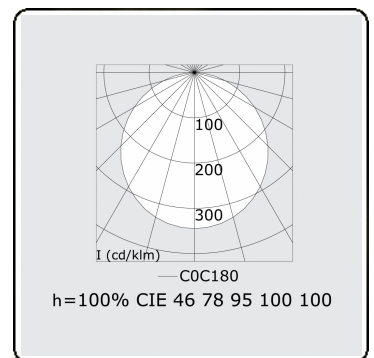

Electric details

Protection class	I
Supply	230V
Control gear box	Current driver 1-10V

Lamp details

Lamptype	LED 3000K
Wattage	20W
Luminaire power	20W
Luminaire luminous flux	2281
Number	1
Lifetime LED module	L80/B10 = 50000h
Color tolerance	MacAdam 3
CRI	>80

Photometric details

UGR	>19
CIE Fluxcode	46 78 95 100 100

Dimensions

A	479 mm
---	--------

Remarks

Recessed luminaire (with trim) - Direct - satin - MO - ANO

ENERGY

Verrijgbaar op aanvraag.