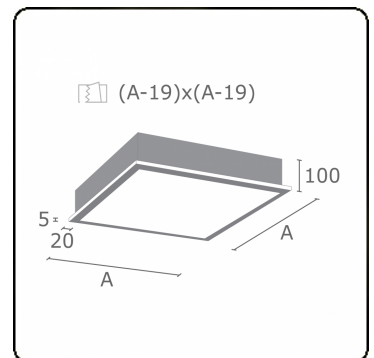

Photometric details

UGR	>19
CIE Fluxcode	46 78 95 100 100

Dimensions

A	479 mm
---	--------

Remarks

Recessed luminaire (with trim) - Direct - satin - MO - ANO

ENERGY

Verrijgbaar op aanvraag.