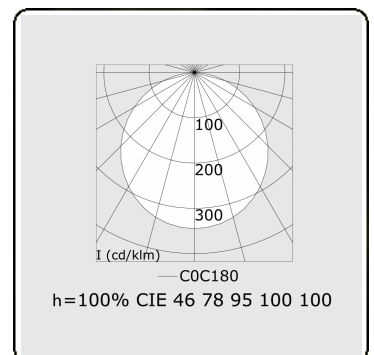

Electric details

Protection class	I
Supply	230V
Control gear box	Current driver 1-10V

Lamp details

Lamptype	LED 4000K
Wattage	12W
Luminaire power	12W
Luminaire luminous flux	1400
Number	1
Lifetime LED module	L80/B10 = 50000h
Color tolerance	MacAdam 3
CRI	>80

Photometric details

UGR	>19
CIE Fluxcode	46 78 95 100 100

Dimensions

A	379 mm
---	--------

Remarks

Recessed luminaire (with trim) - Direct - satin - MO - ANO

ENERGY

Verrijgbaar op aanvraag.