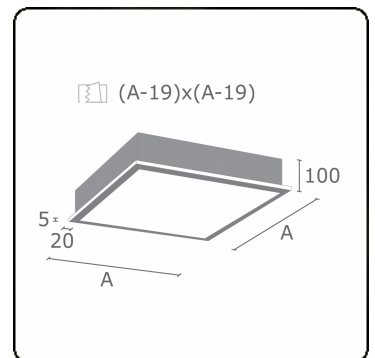

Photometric details

| | |
|--------------|------------------|
| UGR | >19 |
| CIE Fluxcode | 46 78 95 100 100 |

Dimensions

| | |
|---|--------|
| A | 379 mm |
|---|--------|

Remarks

Recessed luminaire (with trim) - Direct - satin - MO - ANO