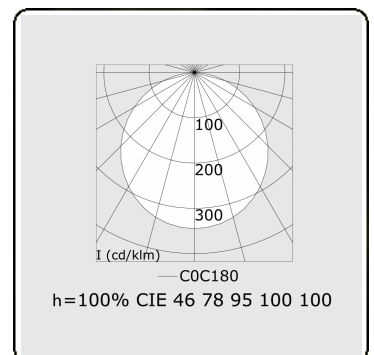

Electric details

Protection class	I
Supply	230V
Control gear box	Current driver

Lamp details

Lamptype	LED 4000K
Wattage	67W
Luminaire power	67W
Luminaire luminous flux	8150
Number	1
Lifetime LED module	L80/B10 = 50000h
Color tolerance	MacAdam 3
CRI	>80

Photometric details

UGR	>19
CIE Fluxcode	46 78 95 100 100

Dimensions

A	910 mm
---	--------

Remarks

Recessed luminaire (with trim) - Direct - satin - MO - ANO

ENERGY

Verrijgbaar op aanvraag.