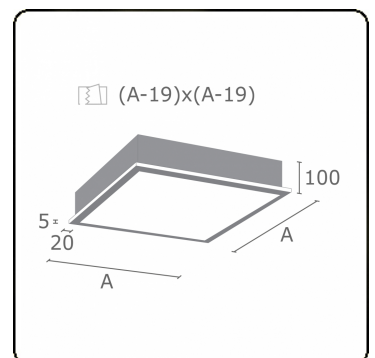

Photometric details

UGR	>19
CIE Fluxcode	46 78 95 100 100

Dimensions

A	621 mm
---	--------

Remarks

Recessed luminaire (with trim) - Direct - satin - MO - ANO

ENERGY

Verrijgbaar op aanvraag.