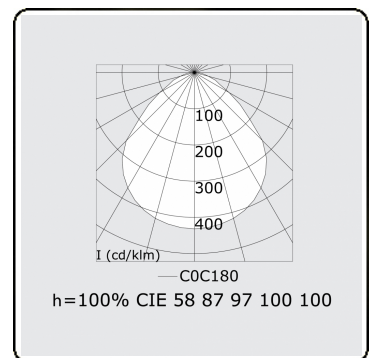

Electric details

Protection class	I
Supply	230V
Control gear box	Power supply touch-dim

Lamp details

Lamptype	LED 3000K
Wattage	65W
Luminaire power	65W
Luminaire luminous flux	6760
Number	1
Lifetime LED module	L80/B10 = 50000h
Color tolerance	MacAdam 3
CRI	>80

Photometric details

UGR	<19
CIE Fluxcode	58 87 97 100 100

Dimensions

A	612 mm
---	--------

Remarks

Recessed luminaire (trimless) - Direct - MPO - HO - RAL 9003

ENERGY

Verrijgbaar op aanvraag.