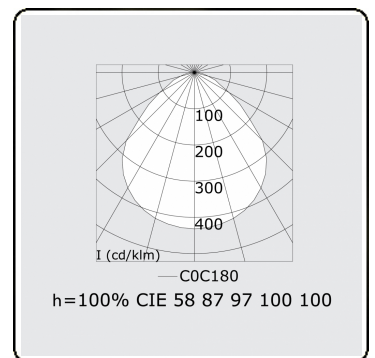

Electric details

Protection class	I
Supply	230V
Control gear box	Power supply touch-dim

Lamp details

Lamptype	LED 4000K
Wattage	29W
Luminaire power	29W
Luminaire luminous flux	3280
Number	1
Lifetime LED module	L80/B10 = 50000h
Color tolerance	MacAdam 3
CRI	>80

Photometric details

UGR	<19
CIE Fluxcode	58 87 97 100 100

Dimensions

A	420 mm
---	--------

Remarks

Recessed luminaire (trimless) - Direct - MPO - HO - RAL 9003

ENERGY

Verrijgbaar op aanvraag.