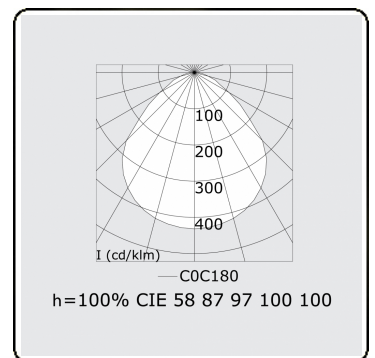

**Electric details**

Protection class	I
Supply	230V
Control gear box	Power supply touch-dim

**Lamp details**

Lamptype	LED 4000K
Wattage	18W
Luminaire power	18W
Luminaire luminous flux	1970
Number	1
Lifetime LED module	L80/B10 = 50000h
Color tolerance	MacAdam 3
CRI	>80

**Photometric details**

UGR	<19
CIE Fluxcode	58 87 97 100 100

**Dimensions**

A	340 mm
---	--------

**Remarks**

Recessed luminaire (trimless) - Direct - MPO - HO - RAL 9003

**ENERGY**

Verrijgbaar op aanvraag.