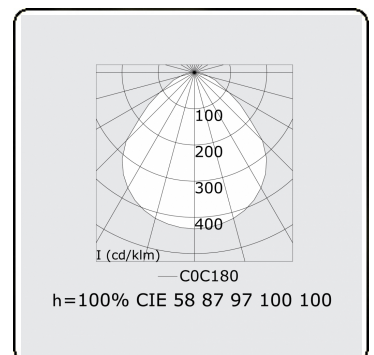

Electric details

Protection class	I
Supply	230V
Control gear box	Current driver 1-10V

Lamp details

Lamptype	LED 4000K
Wattage	18W
Luminaire power	18W
Luminaire luminous flux	1970
Number	1
Lifetime LED module	L80/B10 = 50000h
Color tolerance	MacAdam 3
CRI	>80

Photometric details

UGR	<19
CIE Fluxcode	58 87 97 100 100

Dimensions

A	340 mm
---	--------

Remarks

Recessed luminaire (trimless) - Direct - MPO - HO - RAL 9003

ENERGY

Verrijgbaar op aanvraag.