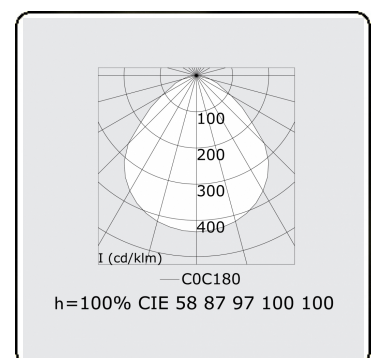

**Electric details**

Protection class	I
Supply	230V
Control gear box	Current driver

**Lamp details**

Lamptype	LED 4000K
Wattage	18W
Luminaire power	18W
Luminaire luminous flux	1970
Number	1
Lifetime LED module	L80/B10 = 50000h
Color tolerance	MacAdam 3
CRI	>80

**Photometric details**

UGR	<19
CIE Fluxcode	58 87 97 100 100

**Dimensions**

A	340 mm
---	--------

**Remarks**

Recessed luminaire (trimless) - Direct - MPO - HO - RAL 9003

**ENERGY**

Verkrijgbaar op aanvraag.