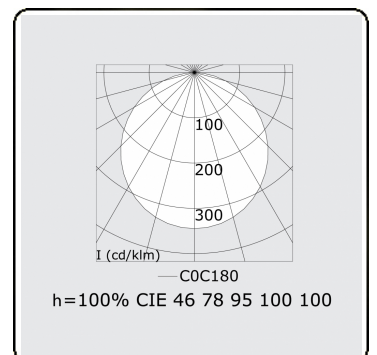

Electric details

Protection class	I
Supply	230V
Control gear box	Current driver 1-10V

Lamp details

Lamptype	LED 4000K
Wattage	228W
Luminaire power	228W
Luminaire luminous flux	24260
Number	1
Lifetime LED module	L80/B10 = 50000h
Color tolerance	MacAdam 3
CRI	>80

Photometric details

UGR	>19
CIE Fluxcode	46 78 95 100 100

Dimensions

A	1200 mm
---	---------

Remarks

Ceiling luminaire - Direct - satiné - HO - ANO

ENERGY

Verkrijgbaar op aanvraag.