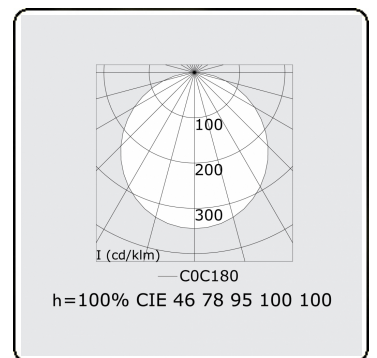

Electric details

Protection class	I
Supply	230V
Control gear box	Current driver 1-10V

Lamp details

Lamptype	LED 4000K
Wattage	129W
Luminaire power	129W
Luminaire luminous flux	13640
Number	1
Lifetime LED module	L80/B10 = 50000h
Color tolerance	MacAdam 3
CRI	>80

Photometric details

UGR	>19
CIE Fluxcode	46 78 95 100 100

Dimensions

A	900 mm
---	--------

Remarks

Ceiling luminaire - Direct - satiné - HO - ANO

ENERGY

Verrijgbaar op aanvraag.