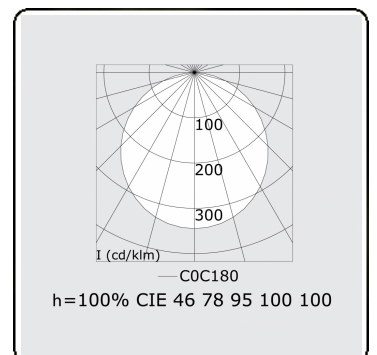

Electric details

Protection class	I
Supply	230V
Control gear box	Current driver 1-10V

Lamp details

Lamptype	LED 3000K
Wattage	65W
Luminaire power	65W
Luminaire luminous flux	8191
Number	1
Lifetime LED module	L80/B10 = 50000h
Color tolerance	MacAdam 3
CRI	>80

Photometric details

UGR	>19
CIE Fluxcode	46 78 95 100 100

Dimensions

A	630 mm
---	--------

Remarks

Ceiling luminaire - Direct - satiné - HO - ANO

ENERGY

Verkrijgbaar op aanvraag.