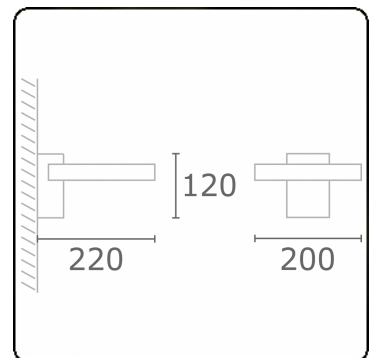

Photometric details

CIE Fluxcode	12 35 66 50 100

ENERGY

Verrijgbaar op aanvraag.

Disponible sur demande.

Available on request.

Auf Anfrage.

WXYZ
kWh/1000h

MULTILINE®

2019/2015