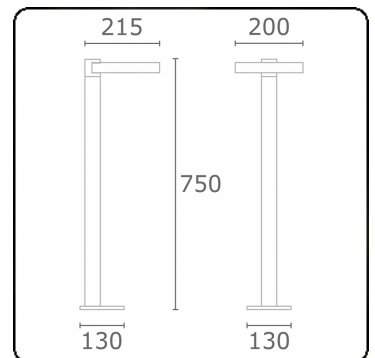

Annoo
35.16000-7916

Fixture details

Mounting	Ground
Light emission	Diffus
Fitting cover	satin diffusor
Protection rate	IP 65
Housing	Aluminium
Finish	RAL 7016 anthracite textured
Certificates	CE, ISO 9001

Electric details

Protection class	I
Supply	230V

Lamp details

Lamptype	LED 3000K
Wattage	10W
Luminaire power	10W
Luminaire luminous flux	460
Number	1
Lifetime LED module	L80/B10 = 50000h
Color tolerance	MacAdam 3
CRI	80

Photometric details

CIE Fluxcode	12 35 66 50 100

ENERGY

Verrijgbaar op aanvraag.

Disponible sur demande.

Available on request.

Auf Anfrage.

WXYZ
kWh/1000h

MULTILINE®

2019/2015