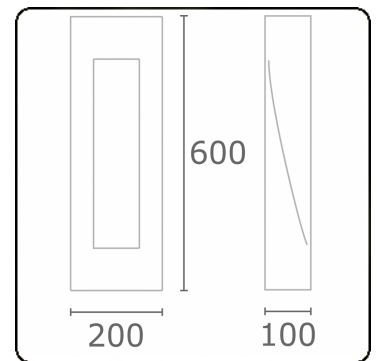

Tarres-1
35.65219-7916

Fixture details

Mounting	Ground
Light emission	Direct
Fitting cover	Glass
Protection rate	IP 65
Housing	Aluminium
Finish	RAL 7016 anthracite textured
Certificates	CE, ISO 9001

Electric details

Protection class	I
Supply	230V
Control gear box	Current driver

Lamp details

Lamptype	LED 3000K
Wattage	6W
Gross luminous flux	610
Luminaire power	8W
Number	1
Lifetime LED module	L80/B10 = 50000h
Color tolerance	MacAdam 3
CRI	85

Photometric details

CIE Fluxcode	37 67 85 80 78
--------------	----------------

Remarks

Tarres-1 600mm - light output in one direction (single reflector)

ENERGY

Verrijgbaar op aanvraag.

Disponible sur demande.