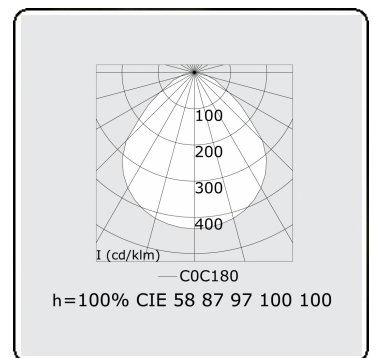

Electric details

Protection class	I
Supply	230V
Control gear box	Power supply touch-dim

Lamp details

Lamptype	LED 3000K
Wattage	29W
Luminaire power	29W
Luminaire luminous flux	3226
Number	1
Lifetime LED module	L80/B10 = 50000h
Color tolerance	MacAdam 3
CRI	>80

Photometric details

UGR	<19
CIE Fluxcode	58 87 97 100 100

Dimensions

A	430 mm
---	--------

Remarks

Ceiling luminaire - Direct - MPO - HO - ANO

ENERGY

Verrijgbaar op aanvraag.