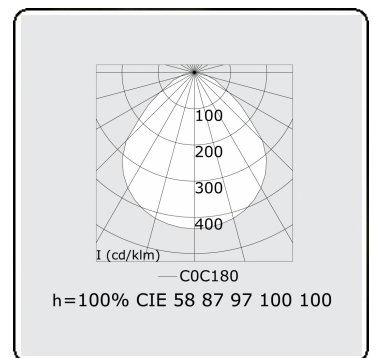

Electric details

Protection class	I
Supply	230V
Control gear box	Current driver

Lamp details

Lamptype	LED 3000K
Wattage	129W
Luminaire power	129W
Luminaire luminous flux	12379
Number	1
Lifetime LED module	L80/B10 = 50000h
Color tolerance	MacAdam 3
CRI	>80

Photometric details

UGR	<19
CIE Fluxcode	58 87 97 100 100

Dimensions

A	900 mm
---	--------

Remarks

Ceiling luminaire - Direct - MPO - HO - ANO

ENERGY

Verrijgbaar op aanvraag.