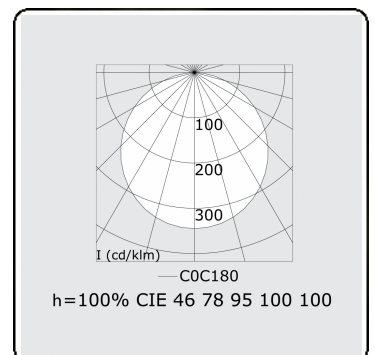

Electric details

Protection class	I
Supply	230V
Control gear box	Current driver

Lamp details

Lamptype	LED 4000K
Wattage	122W
Luminaire power	122W
Luminaire luminous flux	14520
Number	1
Lifetime LED module	L80/B10 = 50000h
Color tolerance	MacAdam 3
CRI	>80

Photometric details

UGR	>19
CIE Fluxcode	46 77 94 100 100

Dimensions

A	1200 mm
---	---------

Remarks

Suspended luminaire - Direct - satin - MO - ANO

ENERGY

Verrijgbaar op aanvraag.