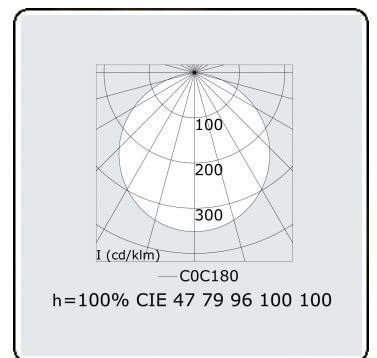

Electric details

Protection class	I
Supply	230V
Control gear box	Power supply touch-dim

Lamp details

Lamptype	LED 3000K
Wattage	52W
Luminaire power	52W
Luminaire luminous flux	6984
Number	1
Lifetime LED module	L80/B10 = 50000h
Color tolerance	MacAdam 3
CRI	>80

Photometric details

UGR	>19
CIE Fluxcode	47 78 95 100 100

Dimensions

A	600 mm
---	--------

Remarks

Ceiling luminaire - Direct - satin - MO - IP54 - RAL 9006

ENERGY

Verrijgbaar op aanvraag.