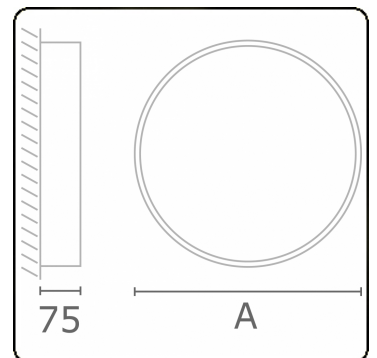

Electric details

Protection class	I
Supply	230V
Control gear box	Power supply touch-dim

Lamp details

Lamptype	LED 3000K
Wattage	52W
Luminaire power	52W
Luminaire luminous flux	6984
Number	1
Lifetime LED module	L80/B10 = 50000h
Color tolerance	MacAdam 3
CRI	>80

Photometric details

UGR	>19
CIE Fluxcode	47 78 95 100 100

Dimensions

A	600 mm
---	--------

Remarks

Ceiling luminaire - Direct - satin - MO - IP54 - RAL 9006

ENERGY

Verrijgbaar op aanvraag.