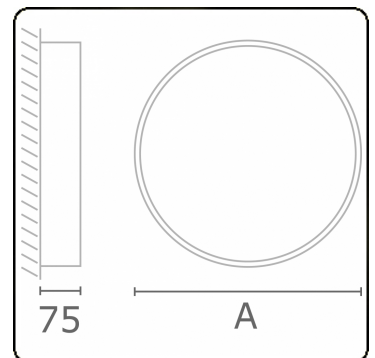

Electric details

Protection class	I
Supply	230V
Control gear box	Current driver 1-10V

Lamp details

Lamptype	LED 4000K
Wattage	35W
Luminaire power	35W
Luminaire luminous flux	5010
Number	1
Lifetime LED module	L80/B10 = 50000h
Color tolerance	MacAdam 3
CRI	>80

Photometric details

UGR	>19
CIE Fluxcode	47 78 95 100 100

Dimensions

A	500 mm
---	--------

Remarks

Ceiling luminaire - Direct - satin - MO - IP54 - RAL 9006

ENERGY

Verrijgbaar op aanvraag.