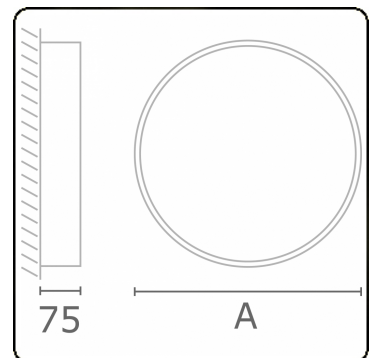

Electric details

Protection class	I
Supply	230V
Control gear box	Power supply touch-dim

Lamp details

Lamptype	LED 4000K
Wattage	28W
Luminaire power	28W
Luminaire luminous flux	3980
Number	1
Lifetime LED module	L80/B10 = 50000h
Color tolerance	MacAdam 3
CRI	>80

Photometric details

UGR	>19
CIE Fluxcode	47 78 95 100 100

Dimensions

A	600 mm
---	--------

Remarks

Ceiling luminaire - Direct - satin - LO - IP54 - RAL 9003

ENERGY

Verkrijgbaar op aanvraag.