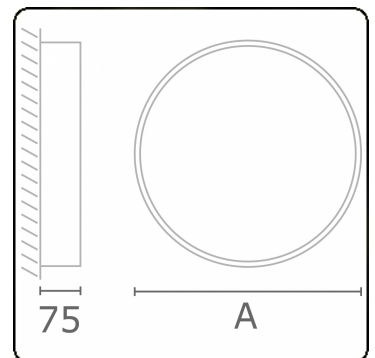

Electric details

Protection class	I
Supply	230V
Control gear box	Power supply touch-dim

Lamp details

Lamptype	LED 3000K
Wattage	28W
Luminaire power	28W
Luminaire luminous flux	3721
Number	1
Lifetime LED module	L80/B10 = 50000h
Color tolerance	MacAdam 3
CRI	>80

Photometric details

UGR	>19
CIE Fluxcode	47 78 95 100 100

Dimensions

A	600 mm
---	--------

Remarks

Ceiling luminaire - Direct - satin - LO - IP54 - RAL 9003

ENERGY

Verrijgbaar op aanvraag.