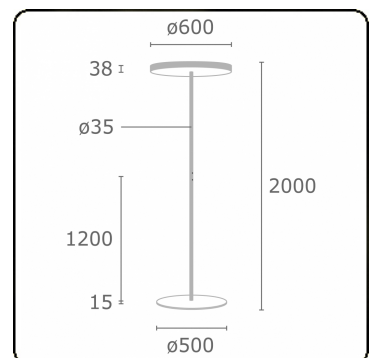

Sferio Direct/Indirect - MPO - MO - RAL 9006  
11.36117108-9006

**Fixture details**

Mounting	Ground
Light emission	Direct-Indirect
Fitting cover	micro prismatic diffuser
Protection rate	IP 20
Housing	Aluminium
Finish	RAL 9006 White aluminium
Certificates	CE, ISO 9001

**Electric details**

Protection class	I
Supply	230V
Control gear box	Power supply DALI - separately dimmable

**Lamp details**

Lamptype	LED 4000K
Wattage	88W
Luminaire power	88W
Luminaire luminous flux	12730
Lifetime LED module	L80/B10 = 50000h
Color tolerance	MacAdam 3
CRI	>90

**Photometric details**

UGR	<19
CIE Fluxcode	12730

**Remarks**

Standing luminaire - Direct/Indirect - MPO - MO - RAL 9006

**ENERGY**

A  
 Verkrijgbaar op aanvraag.  
B  
 Disponible sur demande.  
C  
D  
 Available on request.  
E  
F  
 Auf Anfrage.  
G