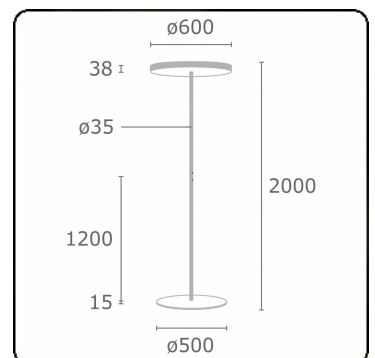

Sferio Direct/Indirect - MPO - MO - RAL 9006  
11.36117104-9006

**Fixture details**

Mounting	Ground
Light emission	Direct-Indirect
Fitting cover	micro prismatic diffuser
Protection rate	IP 20
Housing	Aluminium
Finish	RAL 9006 White aluminium
Certificates	CE, ISO 9001

**Electric details**

Protection class	I
Supply	230V
Control gear box	Power supply DALI - separately dimmable

**Lamp details**

Lamptype	LED 4000K
Wattage	88W
Luminaire power	88W
Luminaire luminous flux	12730
Lifetime LED module	L80/B10 = 50000h
Color tolerance	MacAdam 3
CRI	>80

**Photometric details**

UGR	<19
CIE Fluxcode	12730

**Remarks**

Standing luminaire - Direct/Indirect - MPO - MO - RAL 9006

**ENERGY**

A  
 Verkrijgbaar op aanvraag.  
B  
 Disponible sur demande.  
C  
D  
 Available on request.  
E  
F  
 Auf Anfrage.  
G