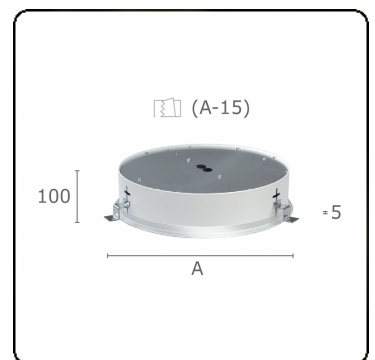

Sferio Direct - satin - MO - RAL 9006  
07.36206113-9006

**Fixture details**

Mounting	Ceiling recessed
Light emission	Direct
Fitting cover	Opal diffuser
Protection rate	IP 20
Housing	Aluminium
Finish	RAL 9006 White aluminium
Certificates	CE, ISO 9001

**Electric details**

Protection class	I
Supply	230V
Control gear box	Power supply touch-dim

**Lamp details**

Lamptype	LED 3000K
Wattage	14W
Luminaire power	14W
Luminaire luminous flux	1702
Number	1
Lifetime LED module	L80/B10 = 50000h
Color tolerance	MacAdam 3
CRI	>80

**Photometric details**

UGR	>19
CIE Fluxcode	47 78 95 100 100

**Dimensions**

A	320 mm
---	--------

**Remarks**

Recessed luminaire (with trim) - Direct - satin - MO - RAL 9006

**ENERGY**

Verrijgbaar op aanvraag.