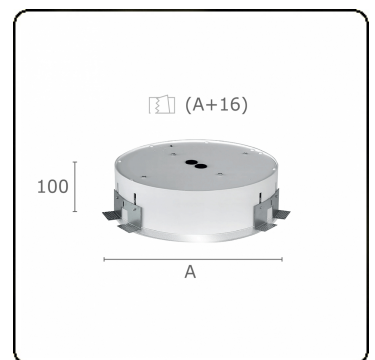

Sferio Direct - MPO - LO - RAL 9003  
07.36016043-9003

**Fixture details**

Mounting	Ceiling recessed
Light emission	Direct
Fitting cover	micro prismatic diffuser
Protection rate	IP 20
Housing	Aluminium
Finish	RAL 9003 Signal white
Certificates	CE, ISO 9001

**Electric details**

Protection class	I
Supply	230V
Control gear box	Power supply touch-dim

**Lamp details**

Lamptype	LED 3000K
Wattage	28W
Luminaire power	28W
Luminaire luminous flux	3609
Number	1
Lifetime LED module	L80/B10 = 50000h
Color tolerance	MacAdam 3
CRI	>80

**Photometric details**

UGR	<19
CIE Fluxcode	60 87 97 100 100

**Dimensions**

A	650 mm
---	--------

**Remarks**

Recessed luminaire (trimless) - Direct - MPO - LO - RAL 9003

**ENERGY**

Verrijgbaar op aanvraag.