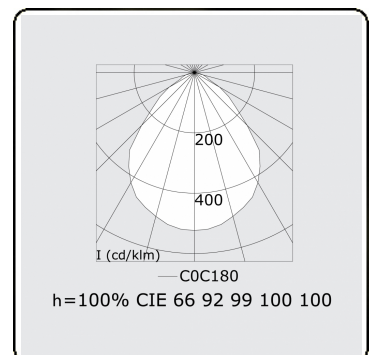

Electric details

Protection class	I
Supply	230V
Control gear box	Current driver 1-10V

Lamp details

Lamptype	LED 3000K
Wattage	28W
Luminaire power	28W
Luminaire luminous flux	3609
Number	1
Lifetime LED module	L80/B10 = 50000h
Color tolerance	MacAdam 3
CRI	>80

Photometric details

UGR	<19
CIE Fluxcode	60 87 97 100 100

Dimensions

A	650 mm
---	--------

Remarks

Recessed luminaire (trimless) - Direct - MPO - LO - RAL 9003

ENERGY

Verrijgbaar op aanvraag.