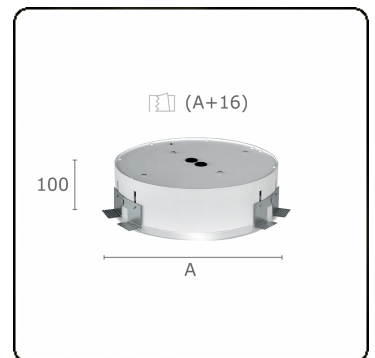

Sferio Direct - MPO - LO - RAL 9003
07.36012043-9003

Fixture details

Mounting	Ceiling recessed
Light emission	Direct
Fitting cover	micro prismatic diffuser
Protection rate	IP 20
Housing	Aluminium
Finish	RAL 9003 Signal white
Certificates	CE, ISO 9001

Electric details

Protection class	I
Supply	230V
Control gear box	Current driver 1-10V

Lamp details

Lamptype	LED 3000K
Wattage	28W
Luminaire power	28W
Luminaire luminous flux	3609
Number	1
Lifetime LED module	L80/B10 = 50000h
Color tolerance	MacAdam 3
CRI	>80

Photometric details

UGR	<19
CIE Fluxcode	60 87 97 100 100

Dimensions

A	650 mm
---	--------

Remarks

Recessed luminaire (trimless) - Direct - MPO - LO - RAL 9003

ENERGY

Verrijgbaar op aanvraag.