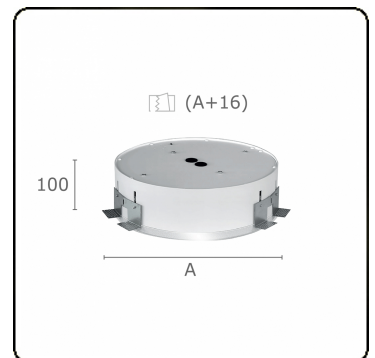

Sferio Direct - MPO - LO - RAL 9003
07.36012034-9003

Fixture details

Mounting	Ceiling recessed
Light emission	Direct
Fitting cover	micro prismatic diffuser
Protection rate	IP 20
Housing	Aluminium
Finish	RAL 9003 Signal white
Certificates	CE, ISO 9001

Electric details

Protection class	I
Supply	230V
Control gear box	Current driver 1-10V

Lamp details

Lamptype	LED 4000K
Wattage	18W
Luminaire power	18W
Luminaire luminous flux	2480
Number	1
Lifetime LED module	L80/B10 = 50000h
Color tolerance	MacAdam 3
CRI	>80

Photometric details

UGR	<19
CIE Fluxcode	60 87 97 100 100

Dimensions

A	500 mm
---	--------

Remarks

Recessed luminaire (trimless) - Direct - MPO - LO - RAL 9003

ENERGY

Verrijgbaar op aanvraag.