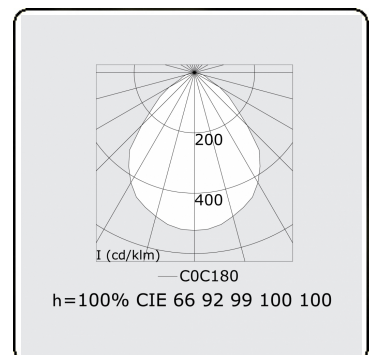

Electric details

Protection class	I
Supply	230V
Control gear box	Current driver 1-10V

Lamp details

Lamptype	LED 4000K
Wattage	18W
Luminaire power	18W
Luminaire luminous flux	2480
Number	1
Lifetime LED module	L80/B10 = 50000h
Color tolerance	MacAdam 3
CRI	>80

Photometric details

UGR	<19
CIE Fluxcode	60 87 97 100 100

Dimensions

A	500 mm
---	--------

Remarks

Recessed luminaire (trimless) - Direct - MPO - LO - RAL 9003

ENERGY

Verrijgbaar op aanvraag.