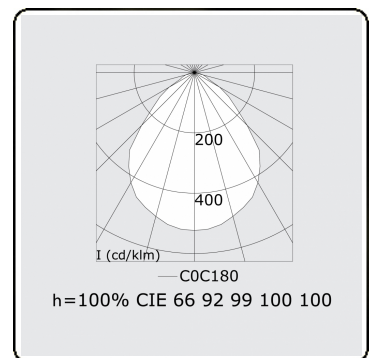

Electric details

Protection class	I
Supply	230V
Control gear box	Power supply touch-dim

Lamp details

Lamptype	LED 4000K
Wattage	13W
Luminaire power	13W
Luminaire luminous flux	1740
Number	1
Lifetime LED module	L80/B10 = 50000h
Color tolerance	MacAdam 3
CRI	>80

Photometric details

UGR	<19
CIE Fluxcode	60 87 97 100 100

Dimensions

A	400 mm
---	--------

Remarks

Recessed luminaire (trimless) - Direct - MPO - LO - RAL 9003

ENERGY

Verrijgbaar op aanvraag.