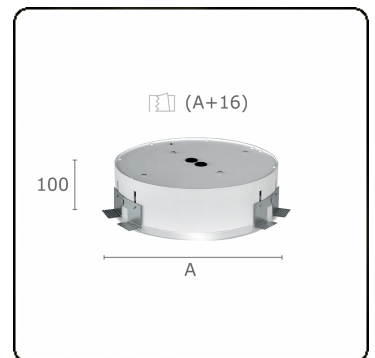

Sferio Direct - MPO - LO - RAL 9003
07.36016024-9003

Fixture details

Mounting	Ceiling recessed
Light emission	Direct
Fitting cover	micro prismatic diffuser
Protection rate	IP 20
Housing	Aluminium
Finish	RAL 9003 Signal white
Certificates	CE, ISO 9001

Electric details

Protection class	I
Supply	230V
Control gear box	Power supply touch-dim

Lamp details

Lamptype	LED 4000K
Wattage	13W
Luminaire power	13W
Luminaire luminous flux	1740
Number	1
Lifetime LED module	L80/B10 = 50000h
Color tolerance	MacAdam 3
CRI	>80

Photometric details

UGR	<19
CIE Fluxcode	60 87 97 100 100

Dimensions

A	400 mm
---	--------

Remarks

Recessed luminaire (trimless) - Direct - MPO - LO - RAL 9003

ENERGY

Verrijgbaar op aanvraag.