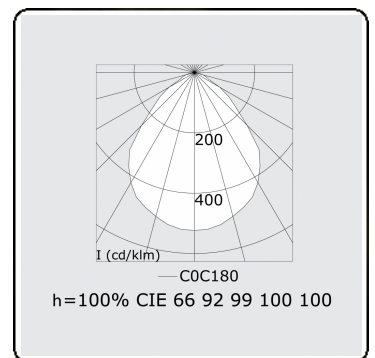

Electric details

Protection class	I
Supply	230V
Control gear box	Power supply touch-dim

Lamp details

Lamptype	LED 3000K
Wattage	13W
Luminaire power	13W
Luminaire luminous flux	1627
Number	1
Lifetime LED module	L80/B10 = 50000h
Color tolerance	MacAdam 3
CRI	>80

Photometric details

UGR	<19
CIE Fluxcode	60 87 97 100 100

Dimensions

A	400 mm
---	--------

Remarks

Recessed luminaire (trimless) - Direct - MPO - LO - RAL 9003

ENERGY

Verrijgbaar op aanvraag.