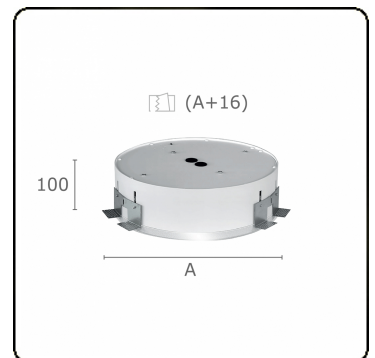

Sferio Direct - MPO - LO - RAL 9003
07.36016023-9003

Fixture details

Mounting	Ceiling recessed
Light emission	Direct
Fitting cover	micro prismatic diffuser
Protection rate	IP 20
Housing	Aluminium
Finish	RAL 9003 Signal white
Certificates	CE, ISO 9001

Electric details

Protection class	I
Supply	230V
Control gear box	Power supply touch-dim

Lamp details

Lamptype	LED 3000K
Wattage	13W
Luminaire power	13W
Luminaire luminous flux	1627
Number	1
Lifetime LED module	L80/B10 = 50000h
Color tolerance	MacAdam 3
CRI	>80

Photometric details

UGR	<19
CIE Fluxcode	60 87 97 100 100

Dimensions

A	400 mm
---	--------

Remarks

Recessed luminaire (trimless) - Direct - MPO - LO - RAL 9003

ENERGY

Verrijgbaar op aanvraag.