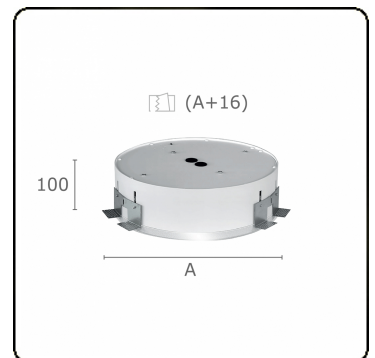

Sferio Direct - MPO - LO - RAL 9003
07.36012024-9003

Fixture details

Mounting	Ceiling recessed
Light emission	Direct
Fitting cover	micro prismatic diffuser
Protection rate	IP 20
Housing	Aluminium
Finish	RAL 9003 Signal white
Certificates	CE, ISO 9001

Electric details

Protection class	I
Supply	230V
Control gear box	Current driver 1-10V

Lamp details

Lamptype	LED 4000K
Wattage	13W
Luminaire power	13W
Luminaire luminous flux	1740
Number	1
Lifetime LED module	L80/B10 = 50000h
Color tolerance	MacAdam 3
CRI	>80

Photometric details

UGR	<19
CIE Fluxcode	60 87 97 100 100

Dimensions

A	400 mm
---	--------

Remarks

Recessed luminaire (trimless) - Direct - MPO - LO - RAL 9003

ENERGY

Verrijgbaar op aanvraag.