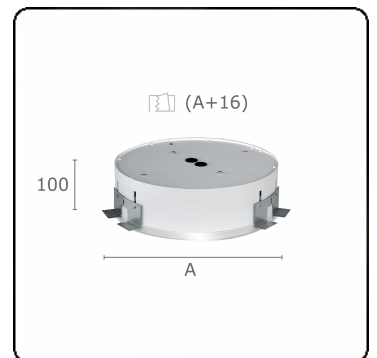

Sferio Direct - MPO - LO - RAL 9003
07.36016014-9003

Fixture details

Mounting	Ceiling recessed
Light emission	Direct
Fitting cover	micro prismatic diffuser
Protection rate	IP 20
Housing	Aluminium
Finish	RAL 9003 Signal white
Certificates	CE, ISO 9001

Electric details

Protection class	I
Supply	230V
Control gear box	Power supply touch-dim

Lamp details

Lamptype	LED 4000K
Wattage	8W
Luminaire power	8W
Luminaire luminous flux	880
Number	1
Lifetime LED module	L80/B10 = 50000h
Color tolerance	MacAdam 3
CRI	>80

Photometric details

UGR	<19
CIE Fluxcode	60 87 97 100 100

Dimensions

A	300 mm
---	--------

Remarks

Recessed luminaire (trimless) - Direct - MPO - LO - RAL 9003

ENERGY

Verkrijgbaar op aanvraag.