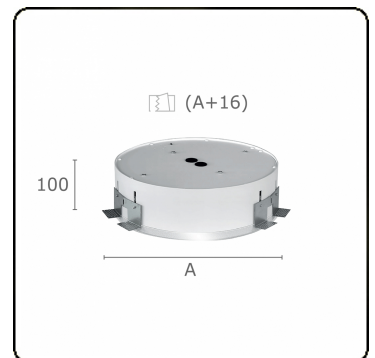

Sferio Direct - MPO - LO - RAL 9003
07.36014014-9003

Fixture details

Mounting	Ceiling recessed
Light emission	Direct
Fitting cover	micro prismatic diffuser
Protection rate	IP 20
Housing	Aluminium
Finish	RAL 9003 Signal white
Certificates	CE, ISO 9001

Electric details

Protection class	I
Supply	230V
Control gear box	Power supply DALI

Lamp details

Lamptype	LED 4000K
Wattage	8W
Luminaire power	8W
Luminaire luminous flux	880
Number	1
Lifetime LED module	L80/B10 = 50000h
Color tolerance	MacAdam 3
CRI	>80

Photometric details

UGR	<19
CIE Fluxcode	60 87 97 100 100

Dimensions

A	300 mm
---	--------

Remarks

Recessed luminaire (trimless) - Direct - MPO - LO - RAL 9003

ENERGY

Verkrijgbaar op aanvraag.