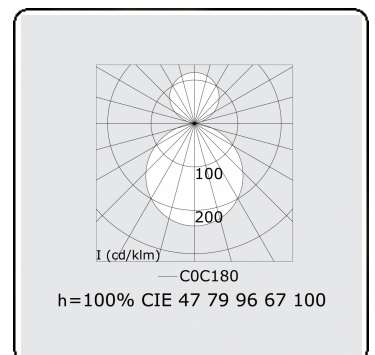

Electric details

Protection class	I
Supply	230V
Control gear box	Power supply touch-dim

Lamp details

Lamptype	LED 4000K
Wattage	21W
Luminaire power	21W
Luminaire luminous flux	2860
Number	1
Lifetime LED module	L80/B10 = 50000h
Color tolerance	MacAdam 3
CRI	>80

Photometric details

UGR	>19
CIE Fluxcode	47 78 95 57 100

Dimensions

A	300 mm
---	--------

Remarks

Ceiling luminaire - Direct/Indirect - satin - MO - RAL 9006

ENERGY

Verrijgbaar op aanvraag.