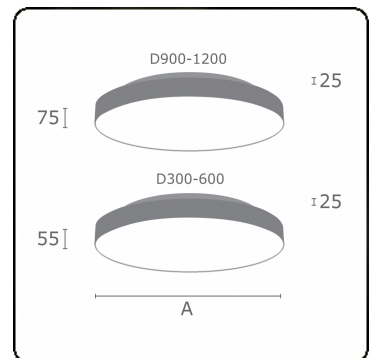

Electric details

Protection class	I
Supply	230V
Control gear box	Power supply touch-dim

Lamp details

Lamptype	LED 4000K
Wattage	21W
Luminaire power	21W
Luminaire luminous flux	2860
Number	1
Lifetime LED module	L80/B10 = 50000h
Color tolerance	MacAdam 3
CRI	>80

Photometric details

UGR	>19
CIE Fluxcode	47 78 95 57 100

Dimensions

A	300 mm
---	--------

Remarks

Ceiling luminaire - Direct/Indirect - satin - MO - RAL 9006

ENERGY

Verrijgbaar op aanvraag.