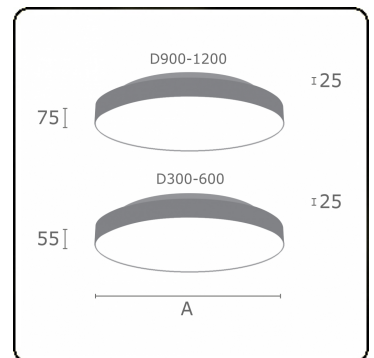

Electric details

Protection class	I
Supply	230V
Control gear box	Power supply touch-dim

Lamp details

Lamptype	LED 4000K
Wattage	87W
Luminaire power	87W
Luminaire luminous flux	12900
Number	1
Lifetime LED module	L80/B10 = 50000h
Color tolerance	MacAdam 3
CRI	>80

Photometric details

UGR	<19
CIE Fluxcode	60 87 97 56 100

Dimensions

A	600 mm
---	--------

Remarks

Ceiling luminaire - Direct/Indirect - MPO - MO - RAL 9006

ENERGY

Verrijgbaar op aanvraag.