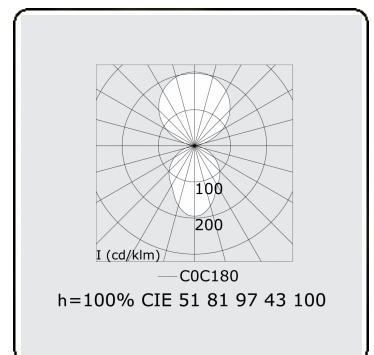

Electric details

Protection class	I
Supply	230V
Control gear box	Power supply touch-dim

Lamp details

Lamptype	LED 4000K
Wattage	87W
Luminaire power	87W
Luminaire luminous flux	12900
Number	1
Lifetime LED module	L80/B10 = 50000h
Color tolerance	MacAdam 3
CRI	>80

Photometric details

UGR	<19
CIE Fluxcode	60 87 97 56 100

Dimensions

A	600 mm
---	--------

Remarks

Ceiling luminaire - Direct/Indirect - MPO - MO - RAL 9006

ENERGY

Verrijgbaar op aanvraag.