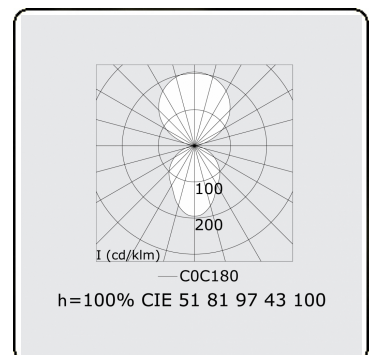

Electric details

Protection class	I
Supply	230V
Control gear box	Current driver 1-10V

Lamp details

Lamptype	LED 4000K
Wattage	266W
Luminaire power	266W
Luminaire luminous flux	28420
Number	1
Lifetime LED module	L80/B10 = 50000h
Color tolerance	MacAdam 3
CRI	>80

Photometric details

UGR	<19
CIE Fluxcode	60 87 97 56 100

Dimensions

A	1200 mm
---	---------

Remarks

Ceiling luminaire - Direct/Indirect - MPO - MO - RAL 9006

ENERGY

Verrijgbaar op aanvraag.