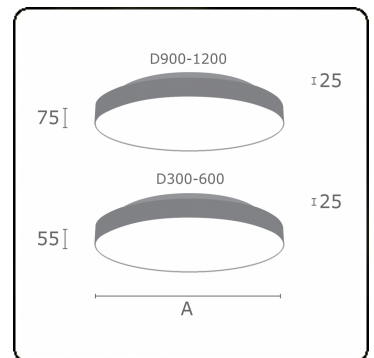

Electric details

Protection class	I
Supply	230V
Control gear box	Current driver 1-10V

Lamp details

Lamptype	LED 4000K
Wattage	266W
Luminaire power	266W
Luminaire luminous flux	28420
Number	1
Lifetime LED module	L80/B10 = 50000h
Color tolerance	MacAdam 3
CRI	>80

Photometric details

UGR	<19
CIE Fluxcode	60 87 97 56 100

Dimensions

A	1200 mm
---	---------

Remarks

Ceiling luminaire - Direct/Indirect - MPO - MO - RAL 9006

ENERGY

Verrijgbaar op aanvraag.