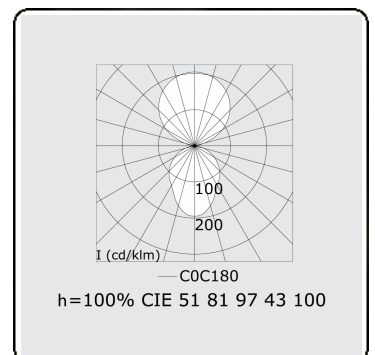

Sferio Direct/Indirect - MPO - MO - RAL 9006
05.36112144-9006

Fixture details

Mounting	Ceiling
Light emission	Direct-Indirect
Fitting cover	micro prismatic diffuser
Protection rate	IP 20
Housing	Aluminium
Finish	RAL 9006 White aluminium
Certificates	CE, ISO 9001

Electric details

Protection class	I
Supply	230V
Control gear box	Current driver 1-10V

Lamp details

Lamptype	LED 4000K
Wattage	87W
Luminaire power	87W
Luminaire luminous flux	12900
Number	1
Lifetime LED module	L80/B10 = 50000h
Color tolerance	MacAdam 3
CRI	>80

Photometric details

UGR	<19
CIE Fluxcode	60 87 97 56 100

Dimensions

A	600 mm
---	--------

Remarks

Ceiling luminaire - Direct/Indirect - MPO - MO - RAL 9006

ENERGY

Verrijgbaar op aanvraag.