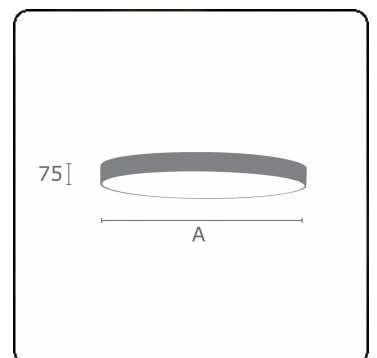

Sferio Direct - satin - LO - RAL 9003
05.36004033-9003

Fixture details

Mounting	Ceiling
Light emission	Direct
Fitting cover	Opal diffuser
Protection rate	IP 20
Housing	Aluminium
Finish	RAL 9003 Signal white
Certificates	CE, ISO 9001

Electric details

Protection class	I
Supply	230V
Control gear box	Power supply DALI

Lamp details

Lamptype	LED 3000K
Wattage	18W
Luminaire power	18W
Luminaire luminous flux	2384
Number	1
Lifetime LED module	L80/B10 = 50000h
Color tolerance	MacAdam 3
CRI	>80

Photometric details

UGR	>19
CIE Fluxcode	47 78 95 100 100

Dimensions

A	500 mm

Remarks

Ceiling luminaire - Direct - satin - LO - RAL 9003

ENERGY

Verkrijgbaar op aanvraag.

Disponible sur demande.

Available on request.

Auf Anfrage.

WXYZ
kWh/1000h

MULTILINE®

2019/2015