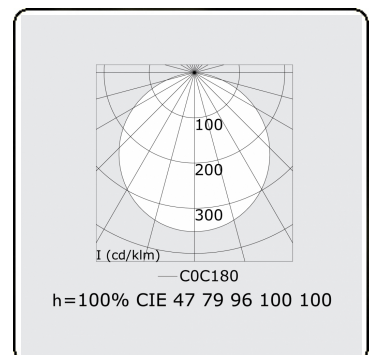

Electric details

Protection class	I
Supply	230V
Control gear box	Current driver 1-10V

Lamp details

Lamptype	LED 3000K
Wattage	195W
Luminaire power	195W
Luminaire luminous flux	19355
Number	1
Lifetime LED module	L80/B10 = 50000h
Color tolerance	MacAdam 3
CRI	>80

Photometric details

UGR	>19
CIE Fluxcode	47 78 95 100 100

Dimensions

A	1200 mm
---	---------

Remarks

Ceiling luminaire - Direct - satin - MO - RAL 9003

ENERGY

Verrijgbaar op aanvraag.