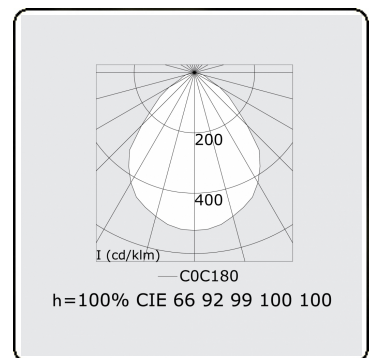

Electric details

Protection class	I
Supply	230V
Control gear box	Power supply touch-dim

Lamp details

Lamptype	LED 3000K
Wattage	195W
Luminaire power	195W
Luminaire luminous flux	18803
Number	1
Lifetime LED module	L80/B10 = 50000h
Color tolerance	MacAdam 3
CRI	>80

Photometric details

UGR	<19
CIE Fluxcode	60 87 97 100 100

Dimensions

A	1200 mm
---	---------

Remarks

Ceiling luminaire - Direct - MPO - MO - RAL 9003

ENERGY

Verrijgbaar op aanvraag.