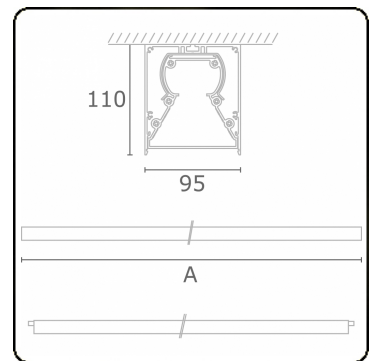

Tube 90 - Surfaced - HO 325mA - transit wired - RAL  
35.39135654-9999

**Fixture details**

Mounting	Ceiling
Light emission	Direct
Fitting cover	satin diffusor
Protection rate	IP 65
Housing	Aluminium/Polycarbonate
Finish	RAL colour at your choice
Certificates	CE, ISO 9001

**Photometric details**

CIE Fluxcode	48 78 94 100 61
--------------	-----------------

**Dimensions**

A	1864 mm
---	---------

**Remarks**

Ceiling luminaire - Surface-mounted - HO 325mA - transit wiring - RAL