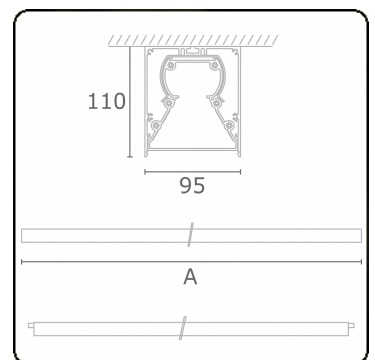

Tube 90 - Surfaced - HO 325mA - transit wired - RAL
35.39135644-9999

Fixture details

Mounting	Ceiling
Light emission	Direct
Fitting cover	satin diffusor
Protection rate	IP 65
Housing	Aluminium/Polycarbonate
Finish	RAL colour at your choice
Certificates	CE, ISO 9001

Electric details

Protection class	I
Supply	230V
Control gear box	Current driver DALI/TD
Emergency set	Autonomy 1 hour DALI

Lamp details

Lamptype	LED 4000K
Wattage	7,1W
Gross luminous flux	5700
Luminaire power	31,4W
Number	4
Lifetime LED module	L80/B10 > 72000h
Color tolerance	MacAdam 3
CRI	>80

Photometric details

CIE Fluxcode	48 78 94 100 61
--------------	-----------------

Dimensions

A	1584 mm
---	---------

Remarks

Ceiling luminaire - Surface-mounted - HO 325mA - transit wiring - RAL

ENERGY

Verrijgbaar op aanvraag.