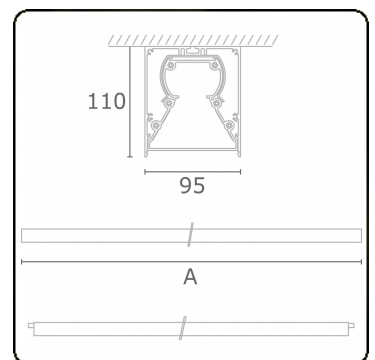

Tube 90 - Surfaced - HO 325mA - transit wired - RAL
35.39135653-9999

Fixture details

Mounting	Ceiling
Light emission	Direct
Fitting cover	satin diffusor
Protection rate	IP 65
Housing	Aluminium/Polycarbonate
Finish	RAL colour at your choice
Certificates	CE, ISO 9001

Electric details

Protection class	I
Supply	230V
Control gear box	Current driver DALI/TD
Emergency set	Autonomy 1 hour DALI

Lamp details

Lamptype	LED 3000K
Wattage	7,2W
Gross luminous flux	6400
Luminaire power	39,6W
Number	5
Lifetime LED module	L80/B10 > 72000h
Color tolerance	MacAdam 3
CRI	>80

Photometric details

CIE Fluxcode	48 78 94 100 61
--------------	-----------------

Dimensions

A	1864 mm
---	---------

Remarks

Ceiling luminaire - Surface-mounted - HO 325mA - transit wiring - RAL

ENERGY

Verrijgbaar op aanvraag.