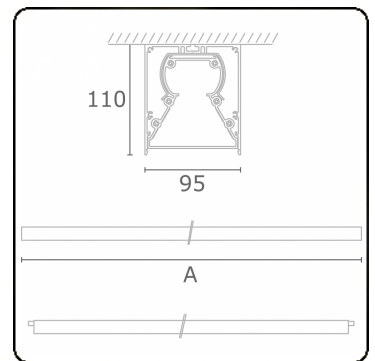

Tube 90 - Surfaced - HO 325mA - transit wired - RAL
35.39135643-9999

Fixture details

Mounting	Ceiling
Light emission	Direct
Fitting cover	satin diffusor
Protection rate	IP 65
Housing	Aluminium/Polycarbonate
Finish	RAL colour at your choice
Certificates	CE, ISO 9001

Electric details

Protection class	I
Supply	230V
Control gear box	Current driver DALI/TD
Emergency set	Autonomy 1 hour DALI

Lamp details

Lamptype	LED 3000K
Wattage	7,1W
Gross luminous flux	5380
Luminaire power	31,4W
Number	4
Lifetime LED module	L80/B10 > 72000h
Color tolerance	MacAdam 3
CRI	>80

Photometric details

CIE Fluxcode	48 78 94 100 61
--------------	-----------------

Dimensions

A	1584 mm
---	---------

Remarks

Ceiling luminaire - Surface-mounted - HO 325mA - transit wiring - RAL

ENERGY

Verrijgbaar op aanvraag.