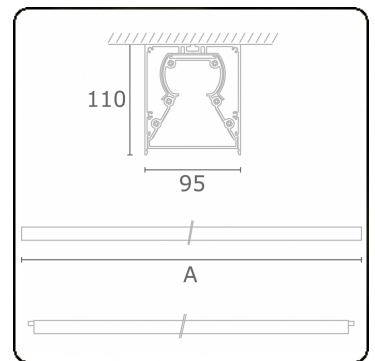

Tube 90 - Surfaced - HO 325mA - transit wired - RAL  
35.39134654-9999

**Fixture details**

Mounting	Ceiling
Light emission	Direct
Fitting cover	satin diffusor
Protection rate	IP 65
Housing	Aluminium/Polycarbonate
Finish	RAL colour at your choice
Certificates	CE, ISO 9001

**Electric details**

Protection class	I
Supply	230V
Control gear box	Current driver DALI/TD

**Lamp details**

Lamptype	LED 4000K
Wattage	7,2W
Gross luminous flux	6700
Luminaire power	39,6W
Number	5
Lifetime LED module	L80/B10 > 72000h
Color tolerance	MacAdam 3
CRI	>80

**Photometric details**

CIE Fluxcode	48 78 94 100 61
--------------	-----------------

**Dimensions**

A	1864 mm
---	---------

**Remarks**

Ceiling luminaire - Surface-mounted - HO 325mA - transit wiring - RAL