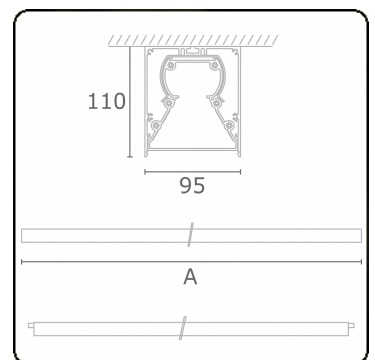

Tube 90 - Surfaced - HO 325mA - transit wired - RAL
35.39134644-9999

Fixture details

Mounting	Ceiling
Light emission	Direct
Fitting cover	satin diffusor
Protection rate	IP 65
Housing	Aluminium/Polycarbonate
Finish	RAL colour at your choice
Certificates	CE, ISO 9001

Electric details

Protection class	I
Supply	230V
Control gear box	Current driver DALI/TD

Lamp details

Lamptype	LED 4000K
Wattage	7,1W
Gross luminous flux	5700
Luminaire power	31,4W
Number	4
Lifetime LED module	L80/B10 > 72000h
Color tolerance	MacAdam 3
CRI	>80

Photometric details

CIE Fluxcode	48 78 94 100 61
--------------	-----------------

Dimensions

A	1584 mm
---	---------

Remarks

Ceiling luminaire - Surface-mounted - HO 325mA - transit wiring - RAL

ENERGY

Verrijgbaar op aanvraag.