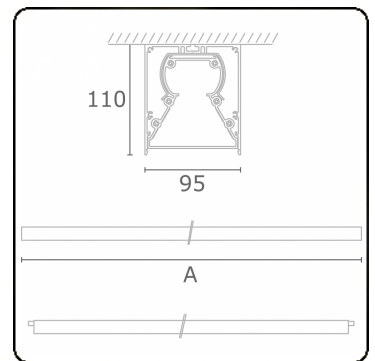

Tube 90 - Surfaced - HO 325mA - transit wired - RAL  
35.39134624-9999

**Fixture details**

Mounting	Ceiling
Light emission	Direct
Fitting cover	satin diffusor
Protection rate	IP 65
Housing	Aluminium/Polycarbonate
Finish	RAL colour at your choice
Certificates	CE, ISO 9001

**Electric details**

Protection class	I
Supply	230V
Control gear box	Current driver DALI/TD

**Lamp details**

Lamptype	LED 4000K
Wattage	7,1W
Gross luminous flux	2850
Luminaire power	15,7W
Number	2
Lifetime LED module	L80/B10 > 72000h
Color tolerance	MacAdam 3
CRI	>80

**Photometric details**

CIE Fluxcode	48 78 94 100 61
--------------	-----------------

**Dimensions**

A	1024 mm
---	---------

**Remarks**

Ceiling luminaire - Surface-mounted - HO 325mA - transit wiring - RAL